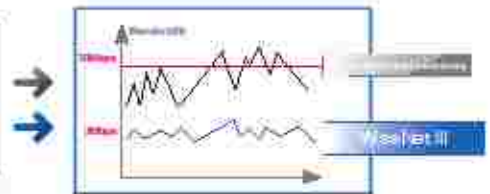

Improved Bandwidth Utilization

By applying an advanced compression technology, the WiseNetIII network camera's streaming performance is greatly enhanced. The camera uses 30% less network bandwidth when compared to other conventional cameras.